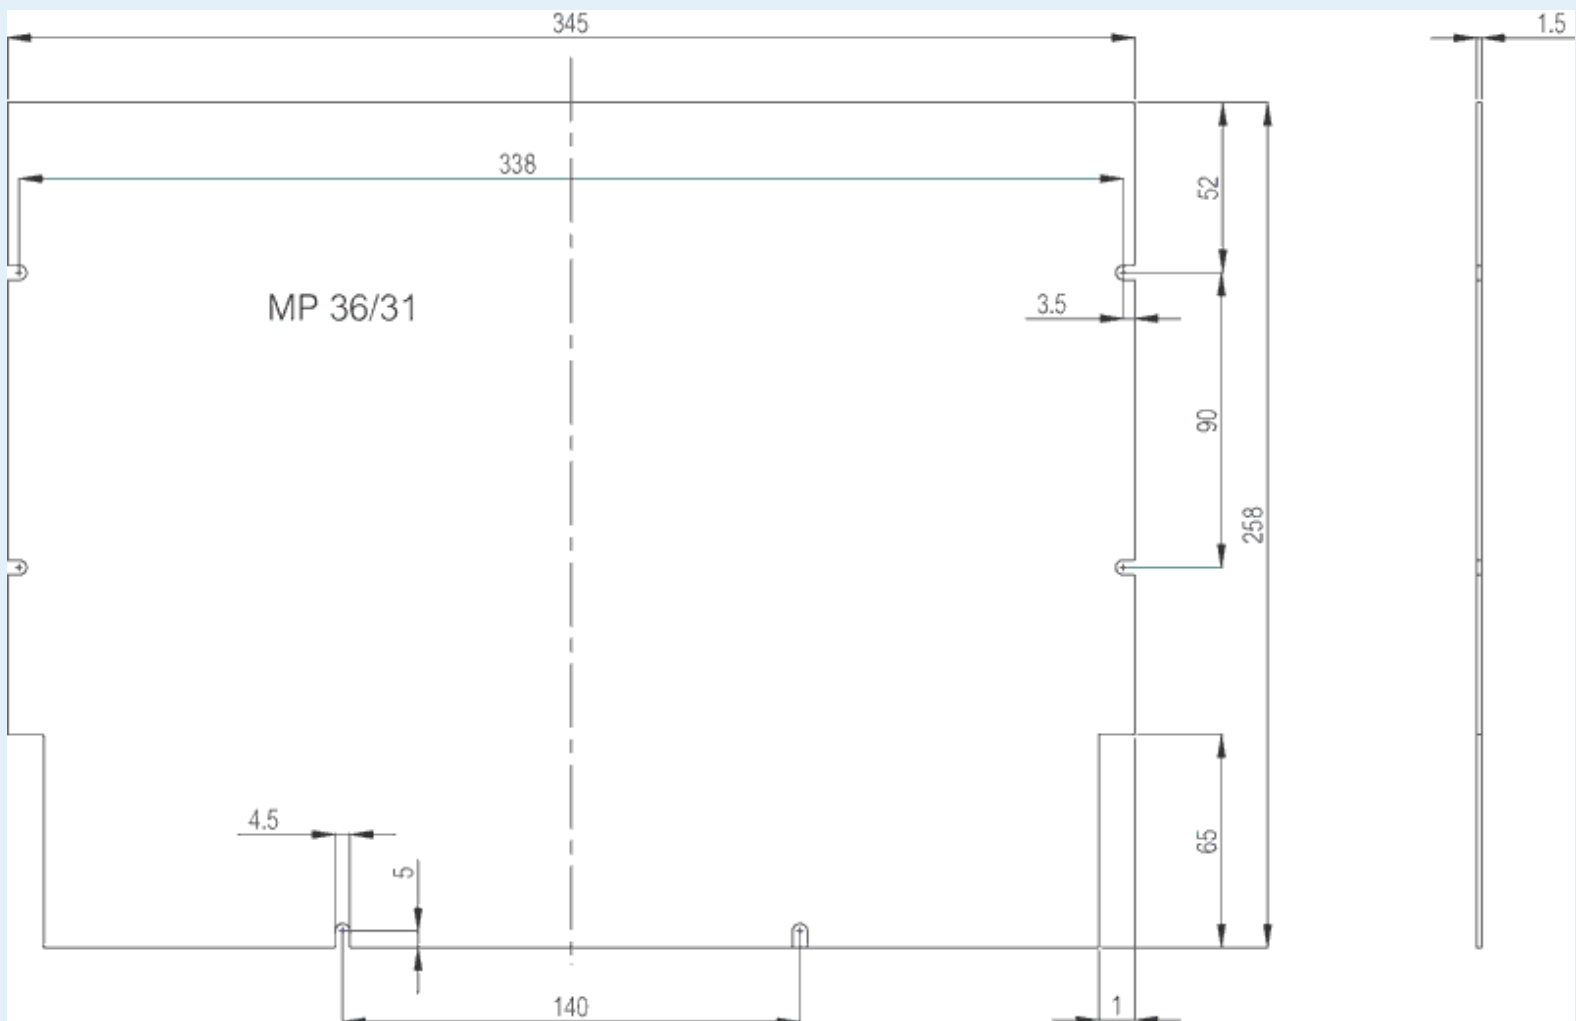

MP 36/31

Sample image

Order symbol : MP 36/31

Product nr : 7720036

Description : Mounting plate, for enclosures:

Remarks : 383x316x134, 390x316x167

EAN : 6418074033406

El. number :

- Finland : 3422920
- Denmark : 8212016444
- Sweden : 2535024

Dimensions :

	Height	Width	Depth
mm :	345	258	1
inch :	13.58	10.16	0.06

Ratings :

electrical_insulation :	Not insulated
UV resistance :	-

Materials :